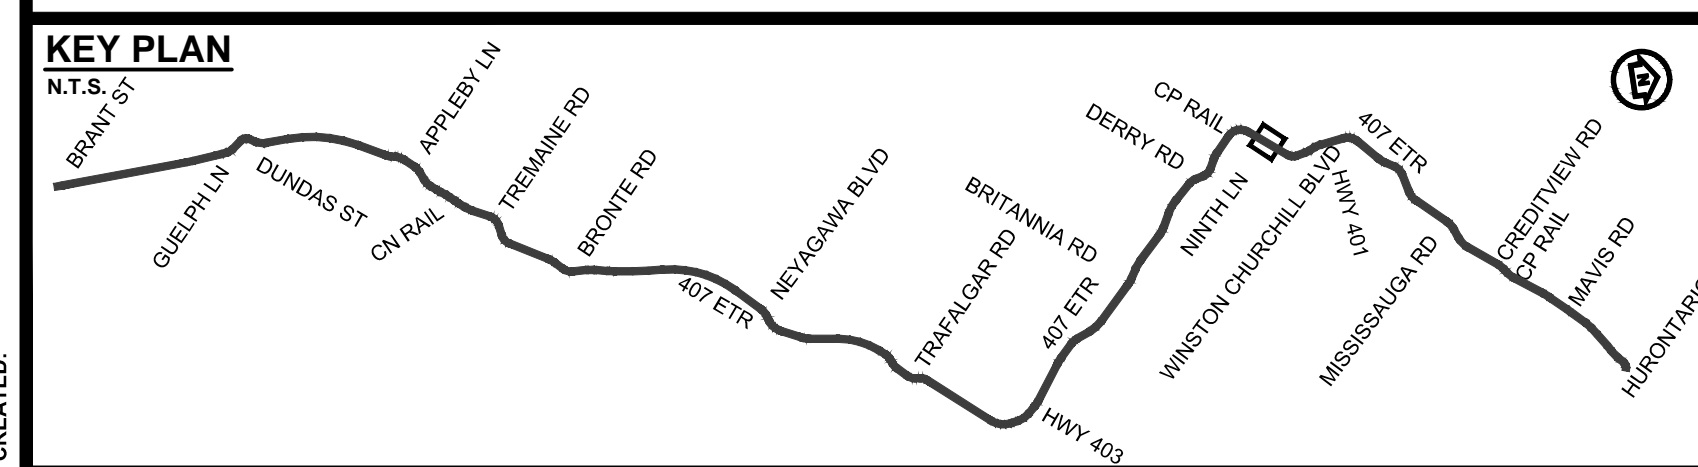

DRAWING NAME: J:\TOR\16234-ON-MTO 407 TRANSITWAY WC TO BRANTTIS General\03 - Drawings\8 - Property\Plates\407 TW4\Plate 54.dwg
CREATED: Jan 30, 2020 9:47am
MODIFIED:

407 TRANSITWAY
WEST OF BRANT STREET TO WEST OF HURONTARIO STREET
G.W.P. 16-20003, CA 2016-E-0038
PROPERTY PLAN
STA. 44+800 TO STA. 45+380

PLATE
54
DATE
11/20/2019