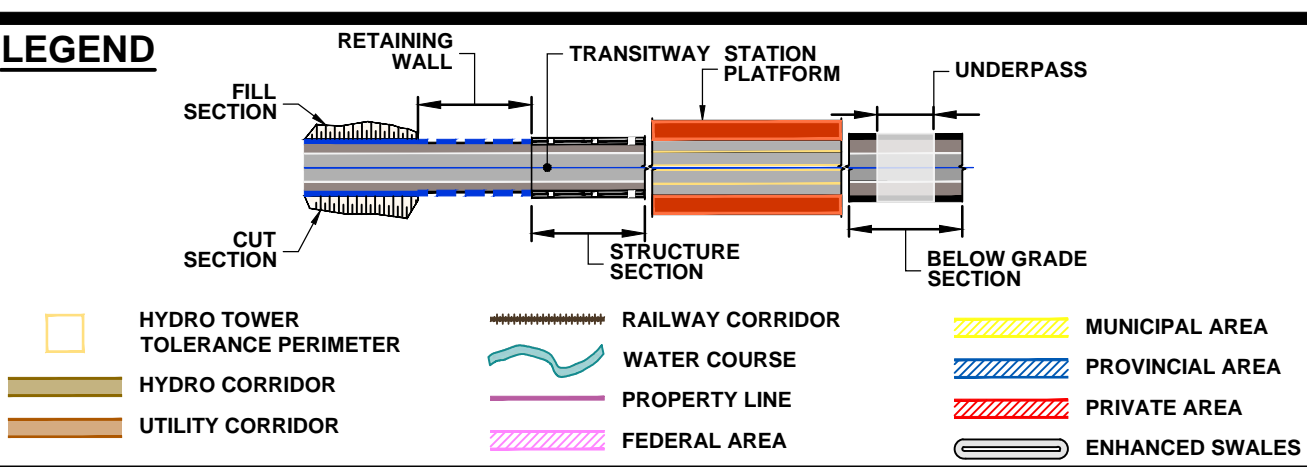

DRAWING NAME: J:\TOR\16234-ON-MTO 407 TRANSITWAY WC TO BRANTTIS General\03 - Drawings\8 - Property\Plates\407 TW4\Plate 54.dwg
CREATED: Jan 30, 2020 9:47am
MODIFIED:

407 TRANSITWAY
WEST OF BRANT STREET TO WEST OF HURONTARIO STREET
G.W.P. 16-20003, CA 2016-E-0038
PROPERTY PLAN
STA. 44+800 TO STA. 45+380

PLATE
54
DATE
11/20/2019